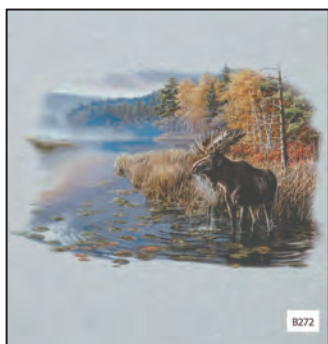

# WILDLIFE

2015-07

Elk Calling  
B078 sand

Elk  
B276 black

Elk Scene  
B170 safari

Elk  
B126 natural

Elk Anthem  
B160 ash

Elk Head  
B476 athletic

Wilderness Moose  
B083 military

Moose  
B130 white

Fall Moose  
B272 ash

Power in the Mist  
B213 black

Alaskan Classic  
B309 athletic

In His Prime  
B313 safari

Moose & Cabin  
B097 sand

Moose Sketch  
B077 athletic