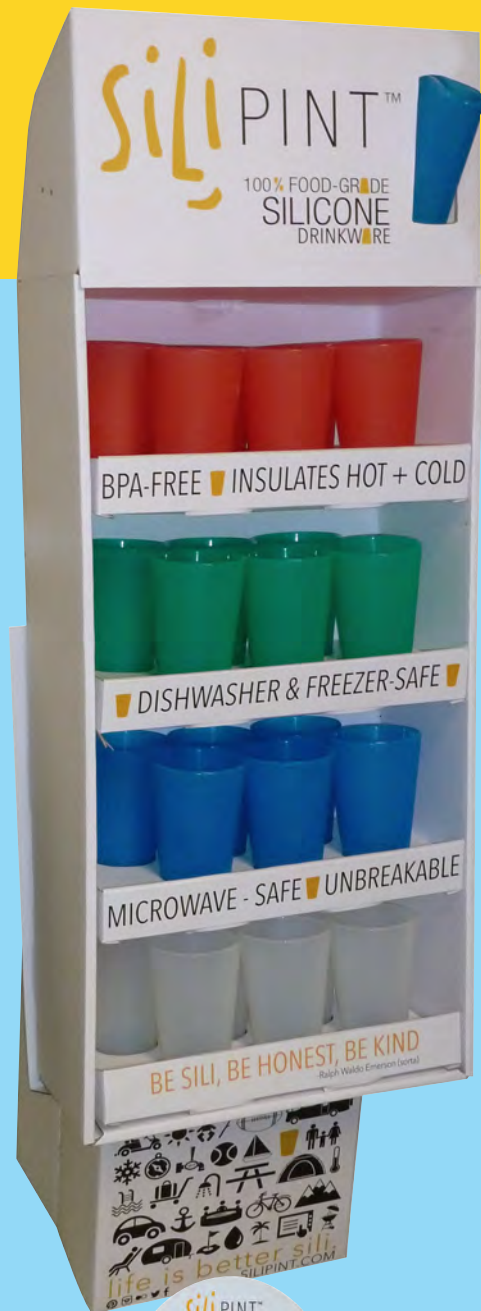

siliPINT™

life is better sili.

What is a Silipint?

- Silipints are drinking glasses made of silicone, giving a non-slip rubber-like feel.
- Unbreakable FDA approved, BPA-Free food-grade silicone
- Tolerant from -150°F to 600°F
- Flexible, packable & light
- Use in freezer, microwave, even put it on the BBQ!
- Prevents the growth of fungus, mold or bacteria

Functional?

While Silipint products are malleable & packable, they're sturdier than you think. A 12oz or 14oz pour of your favorite drink sits safely in a Silipint. They can be used while grilling, at patio parties, camping, beach or traveling. Silipint glasses can take a serious beating; they'll just bounce back to life for another round!